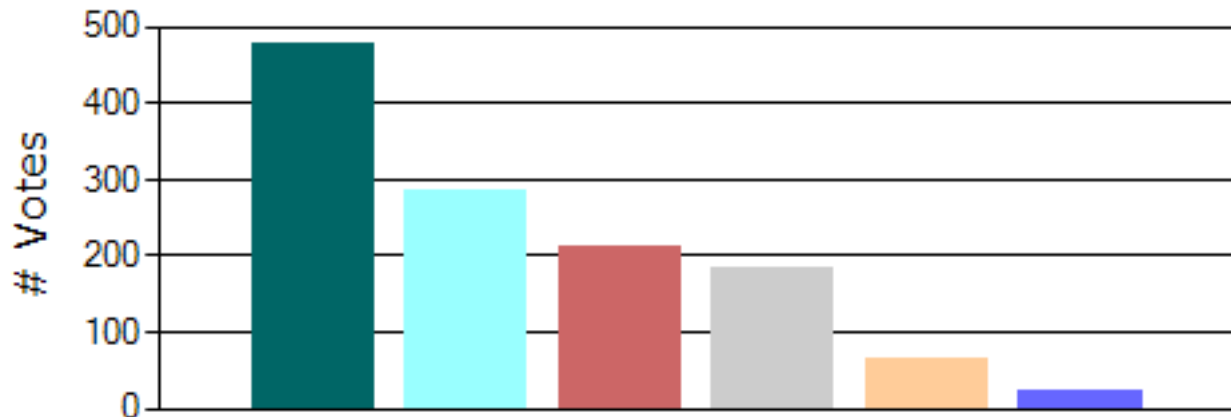

2014 Talawanda General Election Ballot Results

Total Voters: 1,250

Report Generated: 11/04/2014 12:21 PM

Top Voting Schools

Top 10 Voting Schools

Name	Votes
 Talawanda Middle School	477 (38.16%)
 Talawanda High School	286 (22.88%)
 Marshall Elementary School	213 (17.04%)
 Kramer Elementary School	184 (14.72%)
 Bogan Elementary School	66 (5.28%)
 McGuffey Foundation School	24 (1.92%)